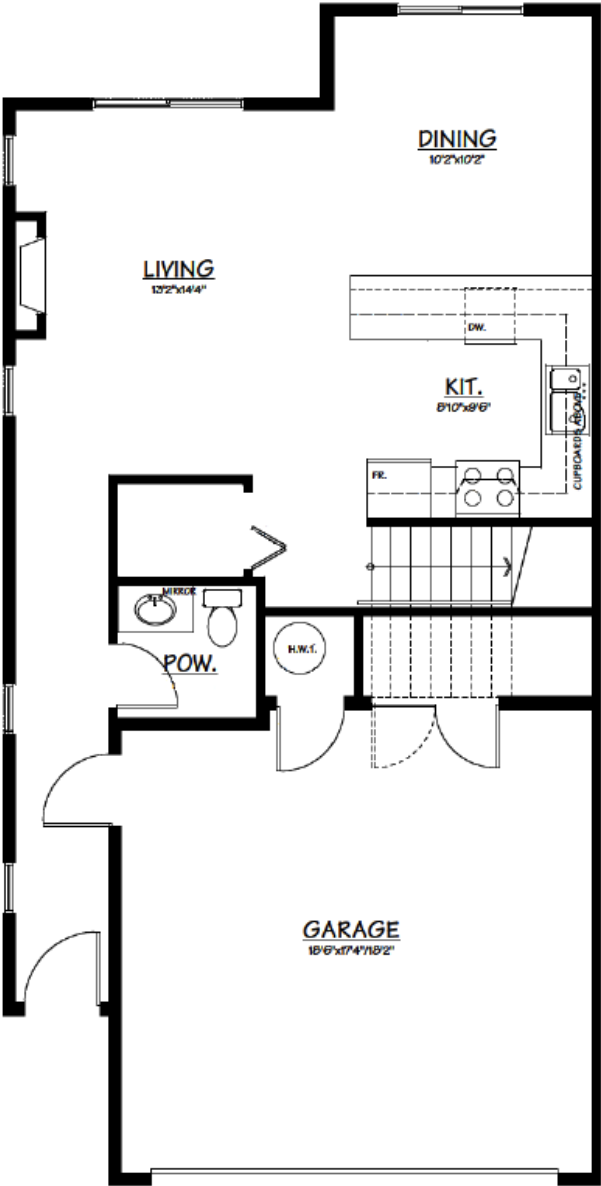

PLAN A3

3 BEDROOM + DEN

2 1/2 BATH

1532 SQFT

1ST FLOOR

2ND FLOOR