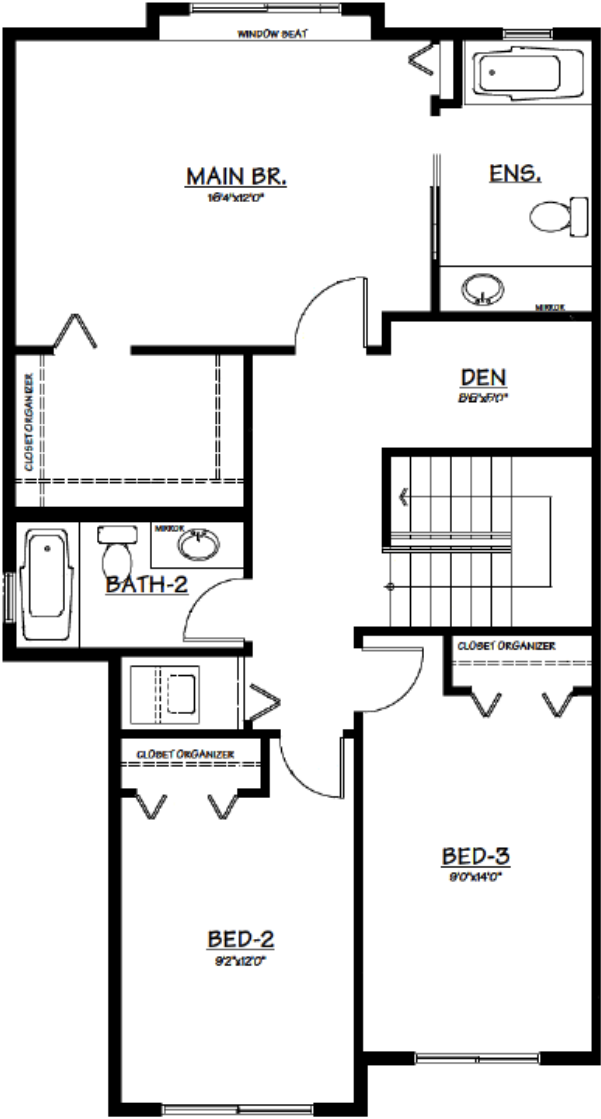

PLAN A3

3 BEDROOM + DEN

2 1/2 BATH

1532 SQFT

1ST FLOOR

2ND FLOOR